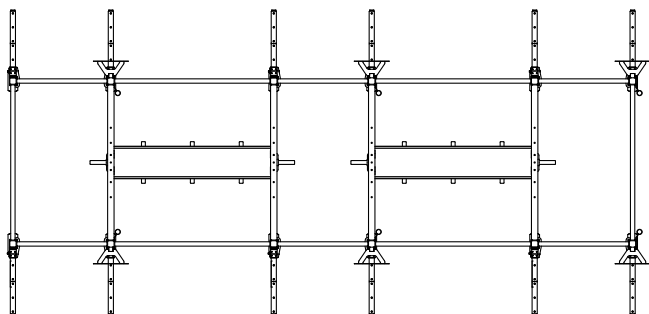

# 24 X 6 STORAGE A1 PACKAGE

6 Olympic Lifting complete with bar catches, ground rotational trainers, J-Hooks, and double plays (bar storage & battle rope anchor)

4 Horizontal accessory trays with adjustment for angled or flat mounting

Model number	XRS-6-24-A1
Footprint	288.9" x 83.4" (734 cm x 212 cm)
Height	Frame: 107.1" (272 cm) Ball Target: 126.7" (322 cm)
Minimum Required Live Area	29' x 15' (8.8 m x 4.6 m)
Warranty	10 year frame and welds/1 year parts/90 days misc.

## TOP VIEW

Note: X-Racks are required to be bolted to a concrete sub-floor