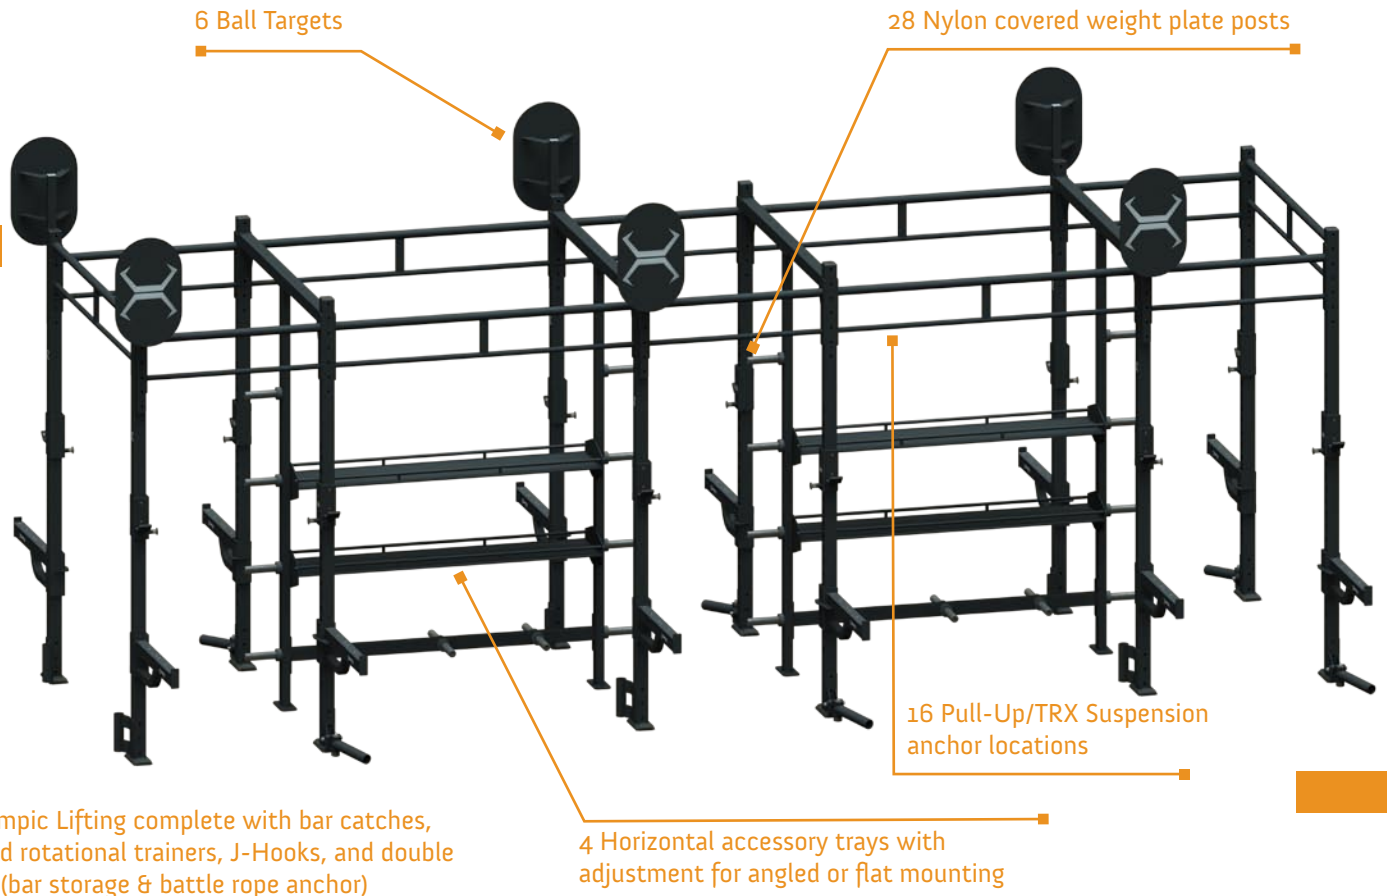

# 24 X 6 STORAGE A1 PACKAGE

6 Olympic Lifting complete with bar catches, ground rotational trainers, J-Hooks, and double plays (bar storage & battle rope anchor)

4 Horizontal accessory trays with adjustment for angled or flat mounting

Model number	XRS-6-24-A1
Footprint	288.9" x 83.4" (734 cm x 212 cm)
Height	Frame: 107.1" (272 cm) Ball Target: 126.7" (322 cm)
Minimum Required Live Area	29' x 15' (8.8 m x 4.6 m)
Warranty	10 year frame and welds/1 year parts/90 days misc.

## TOP VIEW

Note: X-Racks are required to be bolted to a concrete sub-floor