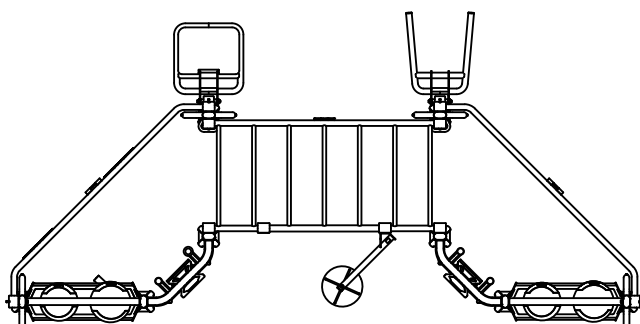

# MONKEY 1

X3 PACKAGE

Model number	XLM1-X3
Footprint	215.9" x 71.1" (548 cm x 181 cm)
Height	Frame 98.5" (250 cm) Ball Target Opt. 129.0" (328 cm)
Minimum Required Live Area	21.5' x 11.6' (6.5 m x 3.5 m)
Warranty	10 year frame and welds/1 year parts/90 days misc.

TOP VIEW

Note: Accessories shown are not included; X-Lab is required to be bolted to a concrete sub-floor